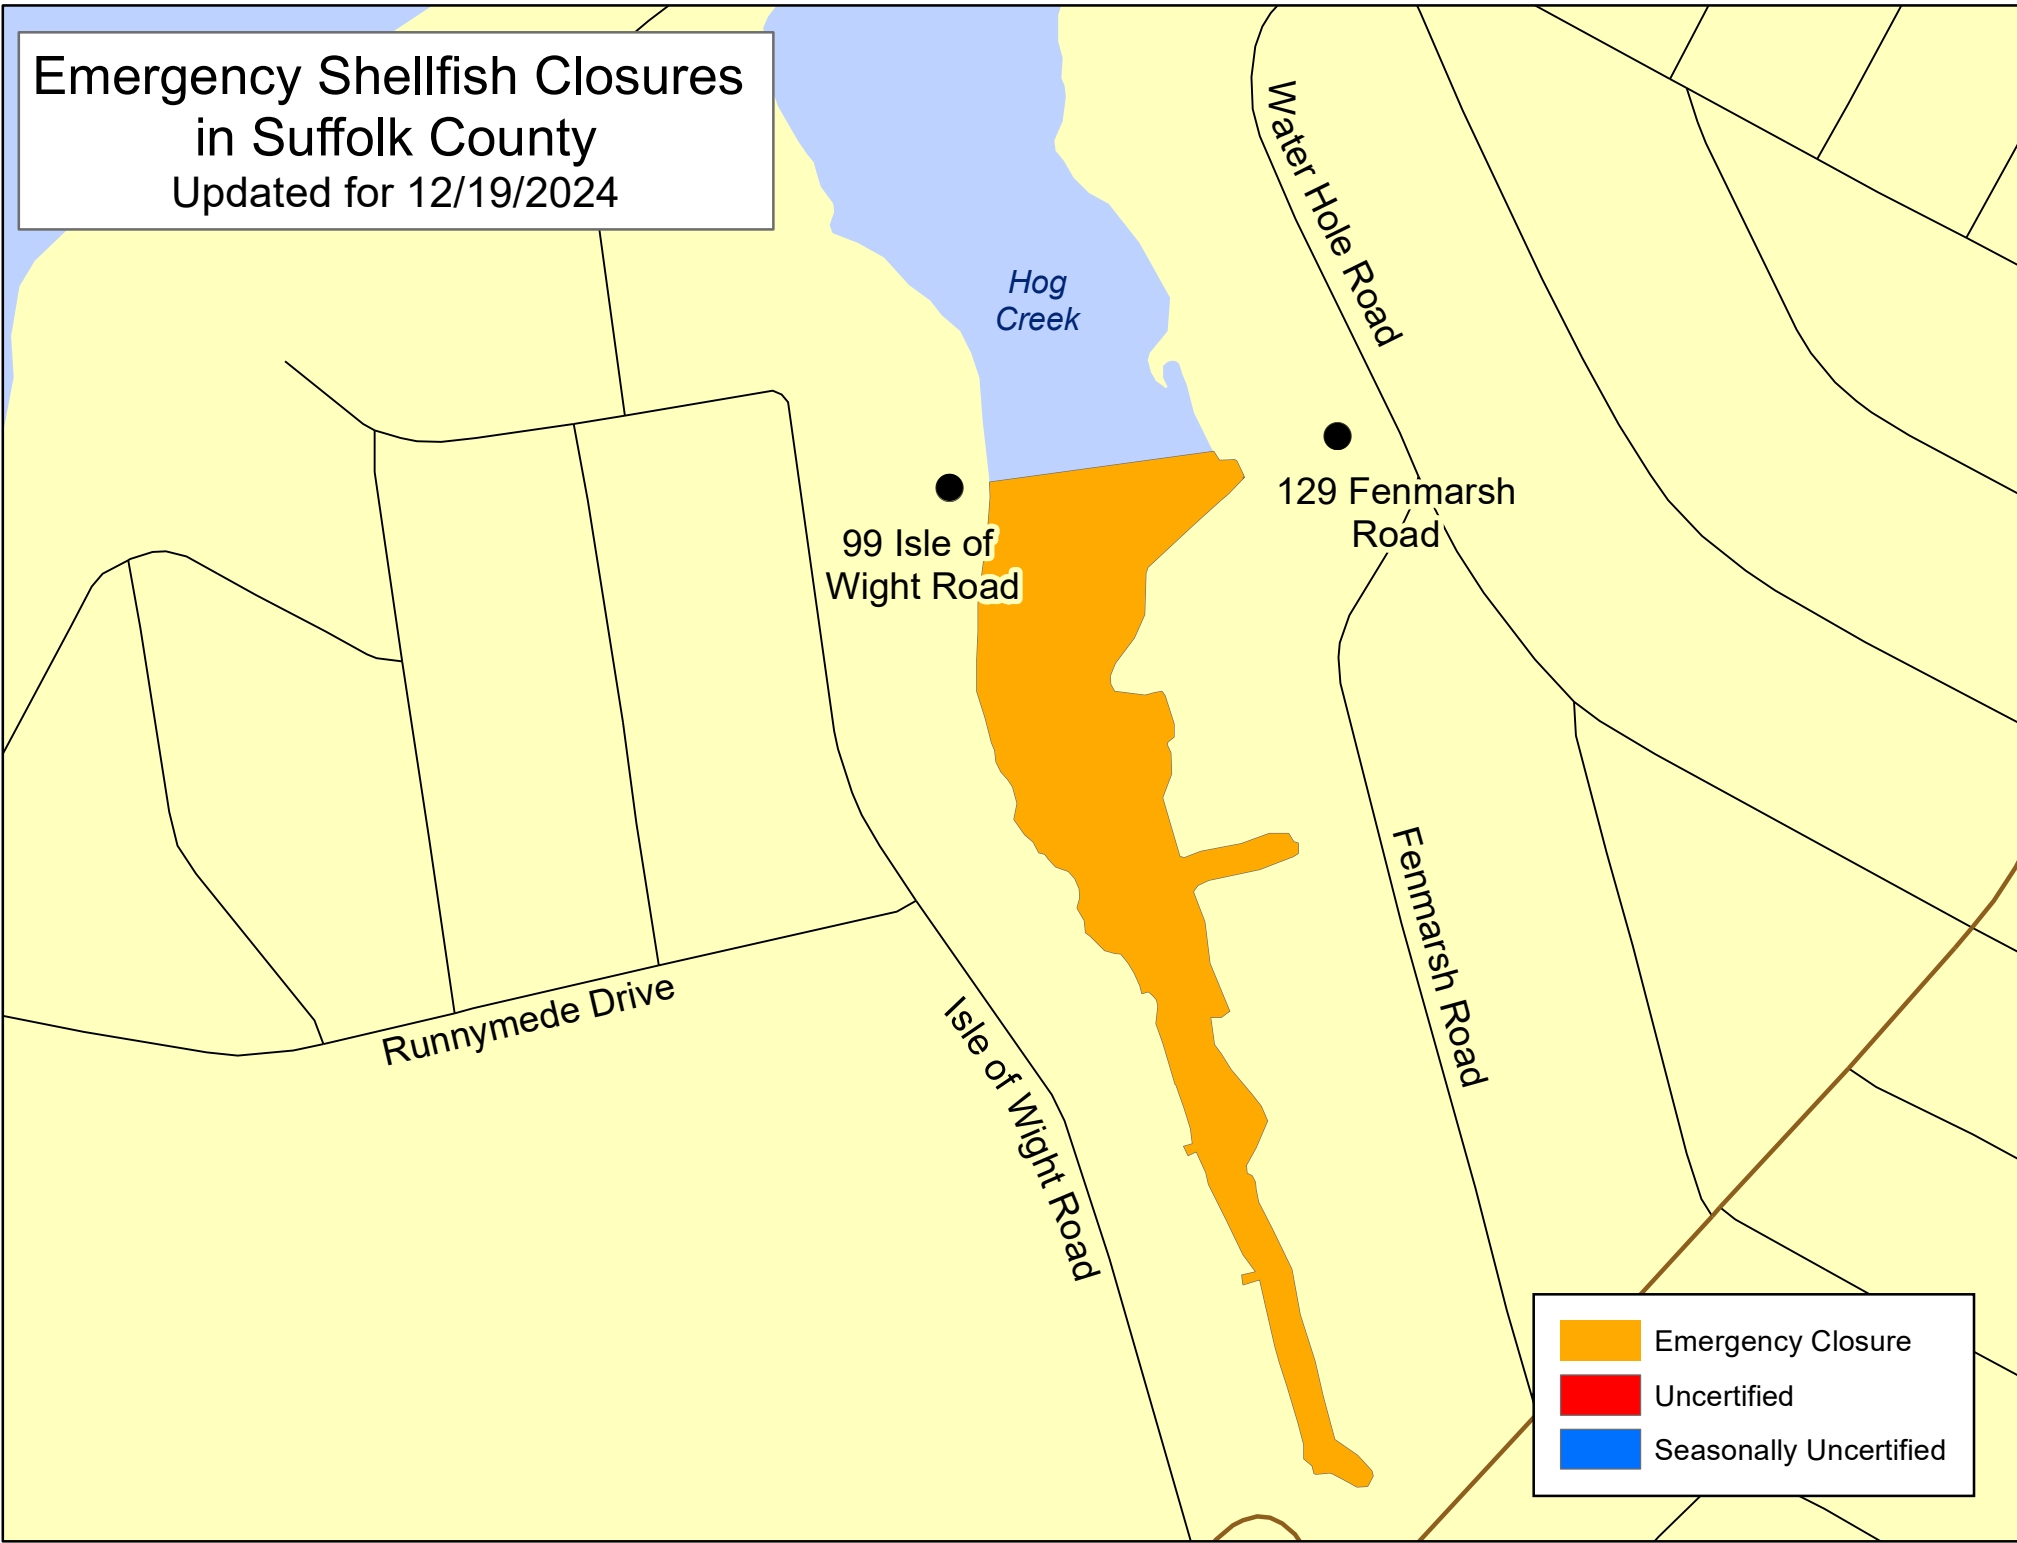

**Emergency Shellfish Closures
in Suffolk County**
Updated for 12/19/2024

99 Isle of Wight Road

129 Fenmarsh Road

Water Hole Road

Fenmarsh Road

Isle of Wight Road

Runnymede Drive

Hog Creek

- Emergency Closure
- Uncertified
- Seasonally Uncertified